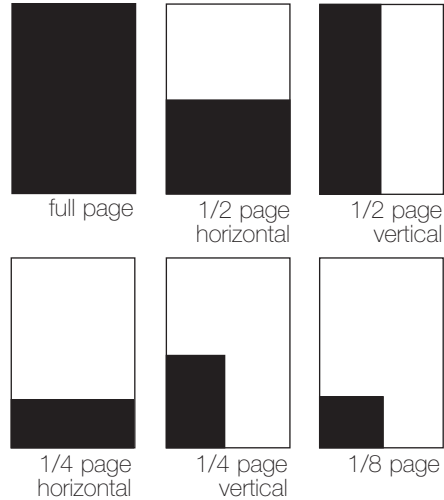

Colorado Mountain News Media Retail Display Advertising Modular Ad Sizes

Large Tabloid - 32" Web

size	specs
double truck	20.75" x 15"
full page	10" x 15"
70%	10" x 10.5"
2/3 page	6.6" x 15"
1/2 page horizontal	10" x 7.5"
1/2 page vertical	4.89" x 15"
47%	6.6" x 10.5"
35%	4.89" x 10.5"
1/3 page horizontal	6.6" x 7.5"
1/3 page vertical	3.21" x 15"
30%	6.6" x 6.5"
1/4 page horizontal	6.6" x 5.5"
1/4 page vertical	4.89" x 7.5"
22%	4.89" x 6.5"
20%	6.6" x 4.5"
18%	4.89" x 5.5"
17%	3.21" x 7.5"
14%	3.21" x 6.5"
1/8 page	3.21" x 5.5"
11%	4.89" x 3.5"
10%	3.21" x 4.5"
8%	3.21" x 3.5"
1/16 page	3.21" x 2.5"

specialty sizes

Medium Tabloid - 28" Web

size	specs
full page	9.35" x 13.24"
1/2 page horizontal	9.35" x 6.53"
1/2 page vertical	4.6" x 13.24"
1/4 page horizontal	9.35" x 3.21"
1/4 page vertical	4.6" x 6.53"
1/8 page	4.6" x 3.21"

Small Tabloid - 25" Web

size	specs
full page	9.63" x 11"
1/2 page horizontal	9.63" x 5.5"
1/2 page vertical	4.71" x 11"
1/4 page	4.71" x 5.5"
1/8 page	4.71" x 2.75"

ad sizes

Large Magazine - 32" Web

size	specs
full page with bleed	7.35" x 10.6"
full page	6.75" x 9.25"
1/2 page horizontal	6.75" x 4.6"
1/2 page vertical	3.28" x 9.25"
1/4 page	3.28" x 4.6"
1/8 page	3.28" x 2.29"

Online Newspaper - max file size is 25k

size	specs
leader board	728 pixels x 90 pixels
article page	300 pixels x 250 pixels
vertical banner	120 pixels x 240 pixels

leader board

article page

vertical banner