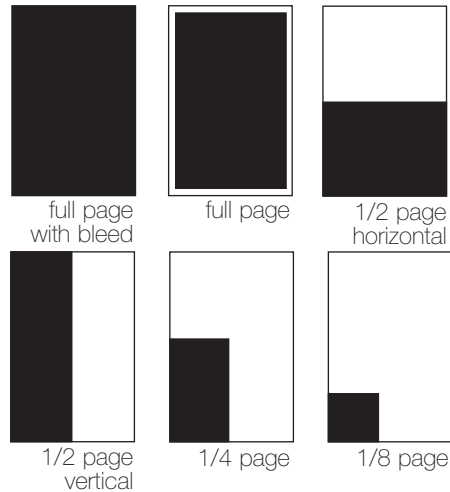

specialty sizes

Medium Tabloid - 28" Web

size	specs
full page	9.35" x 13.24"
1/2 page horizontal	9.35" x 6.53"
1/2 page vertical	4.6" x 13.24"
1/4 page horizontal	9.35" x 3.21"
1/4 page vertical	4.6" x 6.53"
1/8 page	4.6" x 3.21"

Small Tabloid - 25" Web

size	specs
full page	9.63" x 11"
1/2 page horizontal	9.63" x 5.5"
1/2 page vertical	4.71" x 11"
1/4 page	4.71" x 5.5"
1/8 page	4.71" x 2.75"

ad sizes

Large Magazine - 32" Web

size	specs
full page with bleed	7.35" x 10.6"
full page	6.75" x 9.25"
1/2 page horizontal	6.75" x 4.6"
1/2 page vertical	3.28" x 9.25"
1/4 page	3.28" x 4.6"
1/8 page	3.28" x 2.29"

Small Magazine - 25" Web

size	specs
full page with bleed	5.85" x 8.85"
full page	4.85" x 7.85"
1/2 page horizontal	4.85" x 3.75"
1/2 page vertical	2.35" x 7.85"
1/4 page	2.35" x 3.75"
1/8 page	3.8" x 2.29"

Online Newspaper - max file size is 25k

size	specs
leader board	728 pixels x 90 pixels
article page	300 pixels x 250 pixels
vertical banner	120 pixels x 240 pixels

leader board

article page

vertical banner