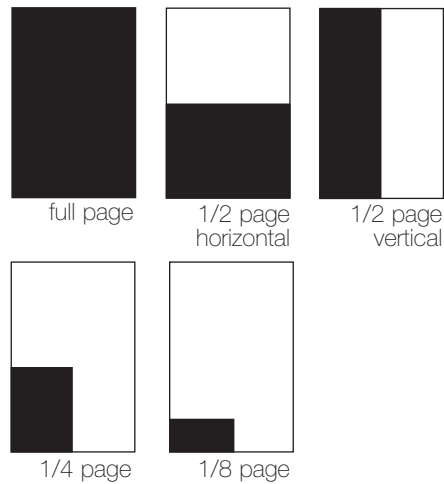

specialty sizes

Medium Tabloid - 28" Web

size	specs
full page	9.35" x 13.24"
1/2 page horizontal	9.35" x 6.53"
1/2 page vertical	4.6" x 13.24"
1/4 page horizontal	9.35" x 3.21"
1/4 page vertical	4.6" x 6.53"
1/8 page	4.6" x 3.21"

Small Tabloid - 25" Web

size	specs
full page	9.63" x 11"
1/2 page horizontal	9.63" x 5.5"
1/2 page vertical	4.71" x 11"
1/4 page	4.71" x 5.5"
1/8 page	4.71" x 2.75"

ad sizes

Large Magazine - 32" Web

size	specs
full page with bleed	7.35" x 10.6"
full page	6.75" x 9.25"
1/2 page horizontal	6.75" x 4.6"
1/2 page vertical	3.28" x 9.25"
1/4 page	3.28" x 4.6"
1/8 page	3.28" x 2.29"

Small Magazine - 25" Web

size	specs
full page with bleed	5.85" x 8.85"
full page	4.85" x 7.85"
1/2 page horizontal	4.85" x 3.75"
1/2 page vertical	2.35" x 7.85"
1/4 page	2.35" x 3.75"
1/8 page	3.8" x 2.29"

Online Newspaper - max file size is 25k

size	specs
leader board	728 pixels x 90 pixels
article page	300 pixels x 250 pixels
vertical banner	120 pixels x 240 pixels

leader board

article page

vertical banner