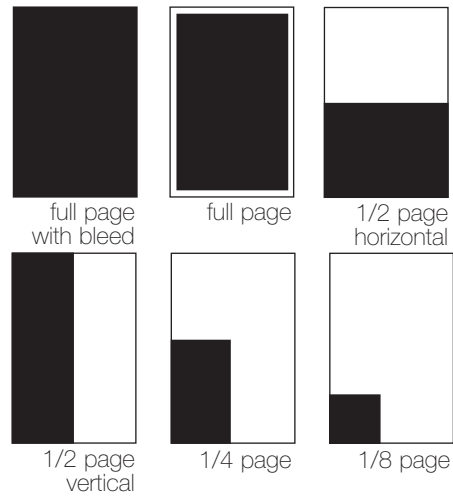

specialty sizes

Medium Tabloid - 28" Web

size	specs
full page	9.35" x 13.24"
1/2 page horizontal	9.35" x 6.53"
1/2 page vertical	4.6" x 13.24"
1/4 page horizontal	9.35" x 3.21"
1/4 page vertical	4.6" x 6.53"
1/8 page	4.6" x 3.21"

Small Tabloid - 25" Web

size	specs
full page	9.63" x 11"
1/2 page horizontal	9.63" x 5.5"
1/2 page vertical	4.71" x 11"
1/4 page	4.71" x 5.5"
1/8 page	4.71" x 2.75"

ad sizes

Large Magazine - 32" Web

size	specs
full page with bleed	7.35" x 10.6"
full page	6.75" x 9.25"
1/2 page horizontal	6.75" x 4.6"
1/2 page vertical	3.28" x 9.25"
1/4 page	3.28" x 4.6"
1/8 page	3.28" x 2.29"

Small Magazine - 25" Web

size	specs
full page with bleed	5.85" x 8.85"
full page	4.85" x 7.85"
1/2 page horizontal	4.85" x 3.75"
1/2 page vertical	2.35" x 7.85"
1/4 page	2.35" x 3.75"
1/8 page	3.8" x 2.29"

Online Newspaper - max file size is 25k

size	specs
leader board	728 pixels x 90 pixels
article page	300 pixels x 250 pixels
vertical banner	120 pixels x 240 pixels

leader board

article page

vertical banner